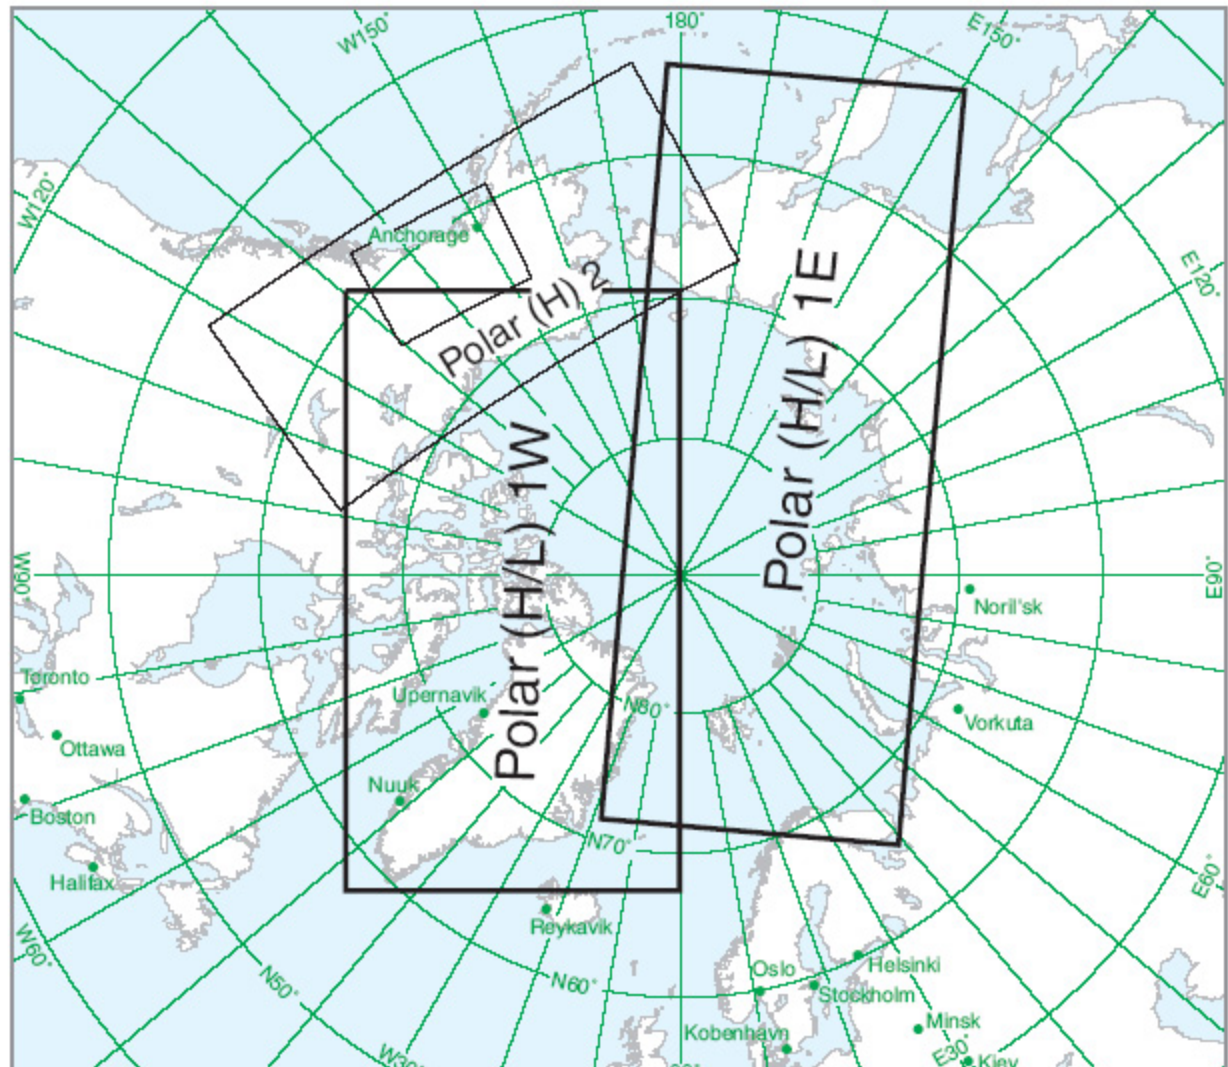

# POLAR HIGH/LOW

THIS CHART IS A PART OF NAVIGRAPH NDAC AND IS INTENDED FOR FLIGHT SIMULATION USE ONLY