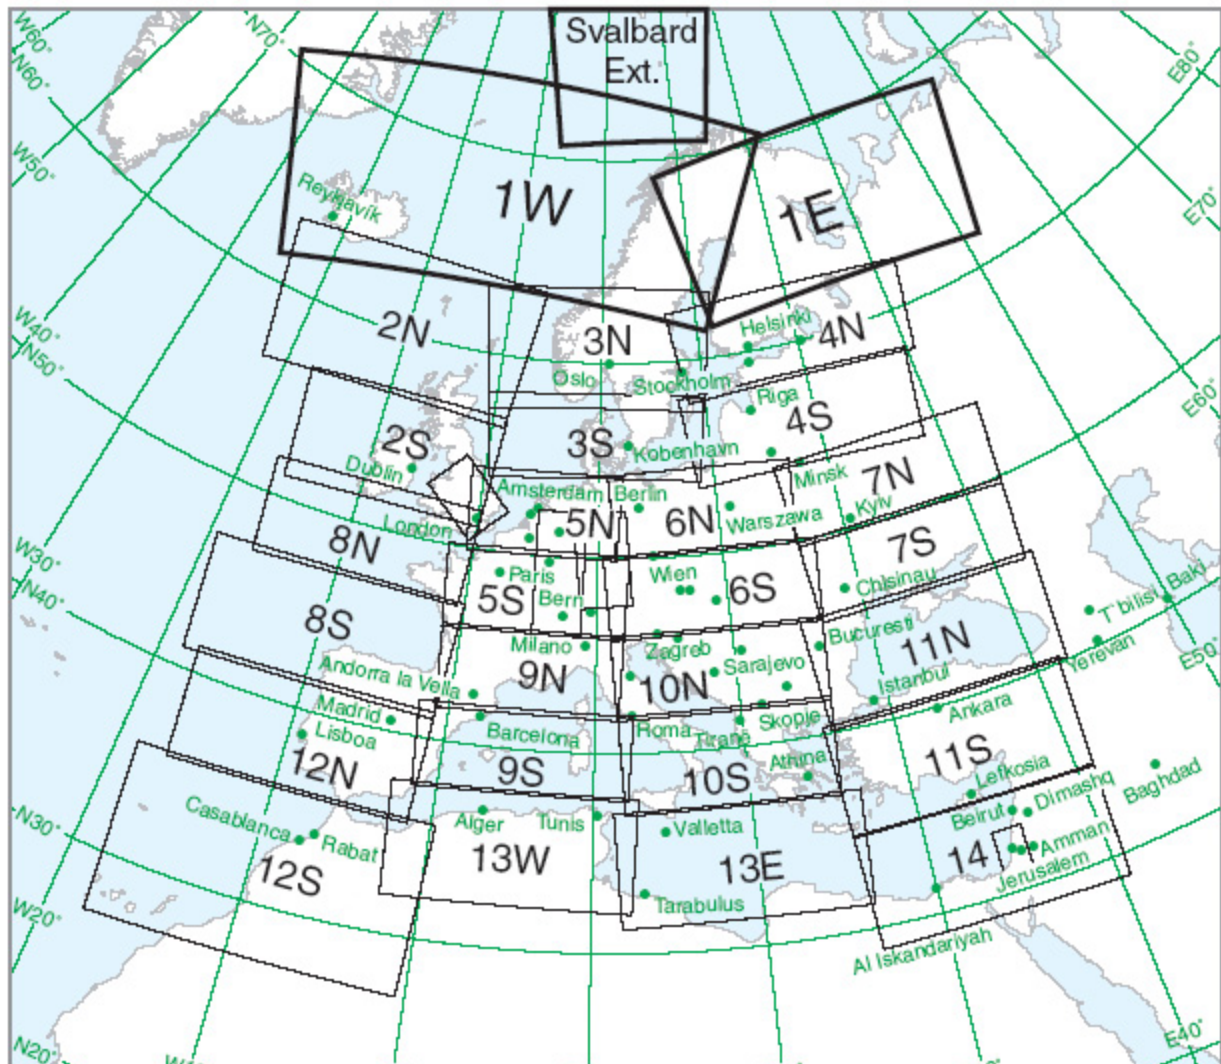

EUROPE HIGH/LOW

THIS CHART IS A PART OF NAVIGRAPH NDAC AND IS INTENDED FOR FLIGHT SIMULATION USE ONLY