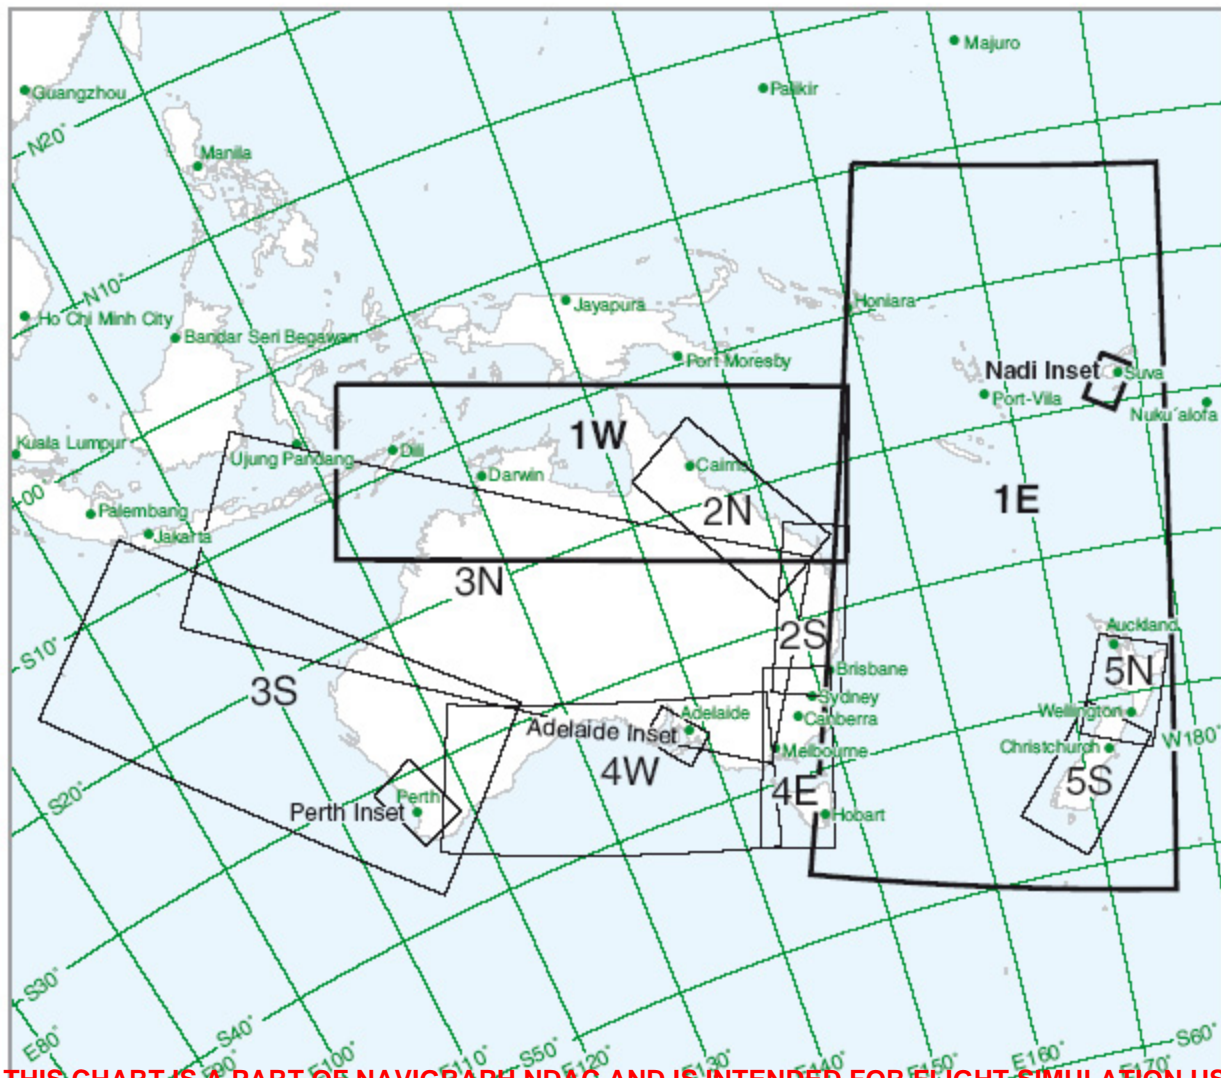

AUSTRALIA HIGH/LOW

THIS CHART IS A PART OF NAVIGRAPH NDAC AND IS INTENDED FOR FLIGHT SIMULATION USE